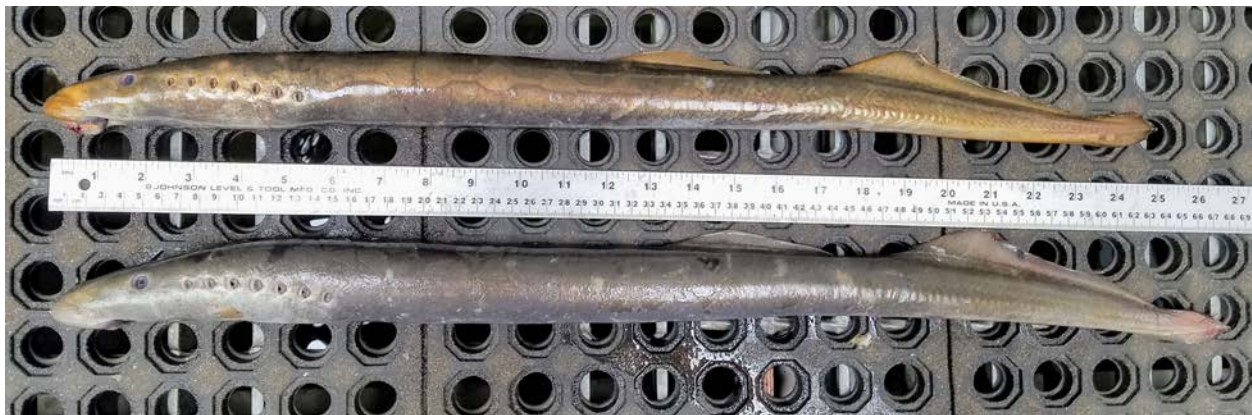

MEMORANDUM FOR THE RECORD

SUBJECT: 18BON26 MFR – Valve 15 (AFF) Pacific Lamprey Mortalities.

On the morning of 29 June, CRITFC personnel informed Project Fisheries of two Pacific Lamprey mortalities found on the AFF's valve 15 trash rack. Both fish were examined, checked for PIT tags, and released to the River. Information collected is provided below.

- A. Species – Pacific Lamprey (*Entosphenus tridentatus*).
- B. Origin – Unknown.
- C. Length – 63.5 cm & 67.5 cm.
- D. Marks and tags – No marks and/or tags were observed.
- E. Marks and Injuries found – No marks and/or injuries were observed.
- F. Cause and Time of Death – Unknown.
- G. Future and Preventative Measures – None.